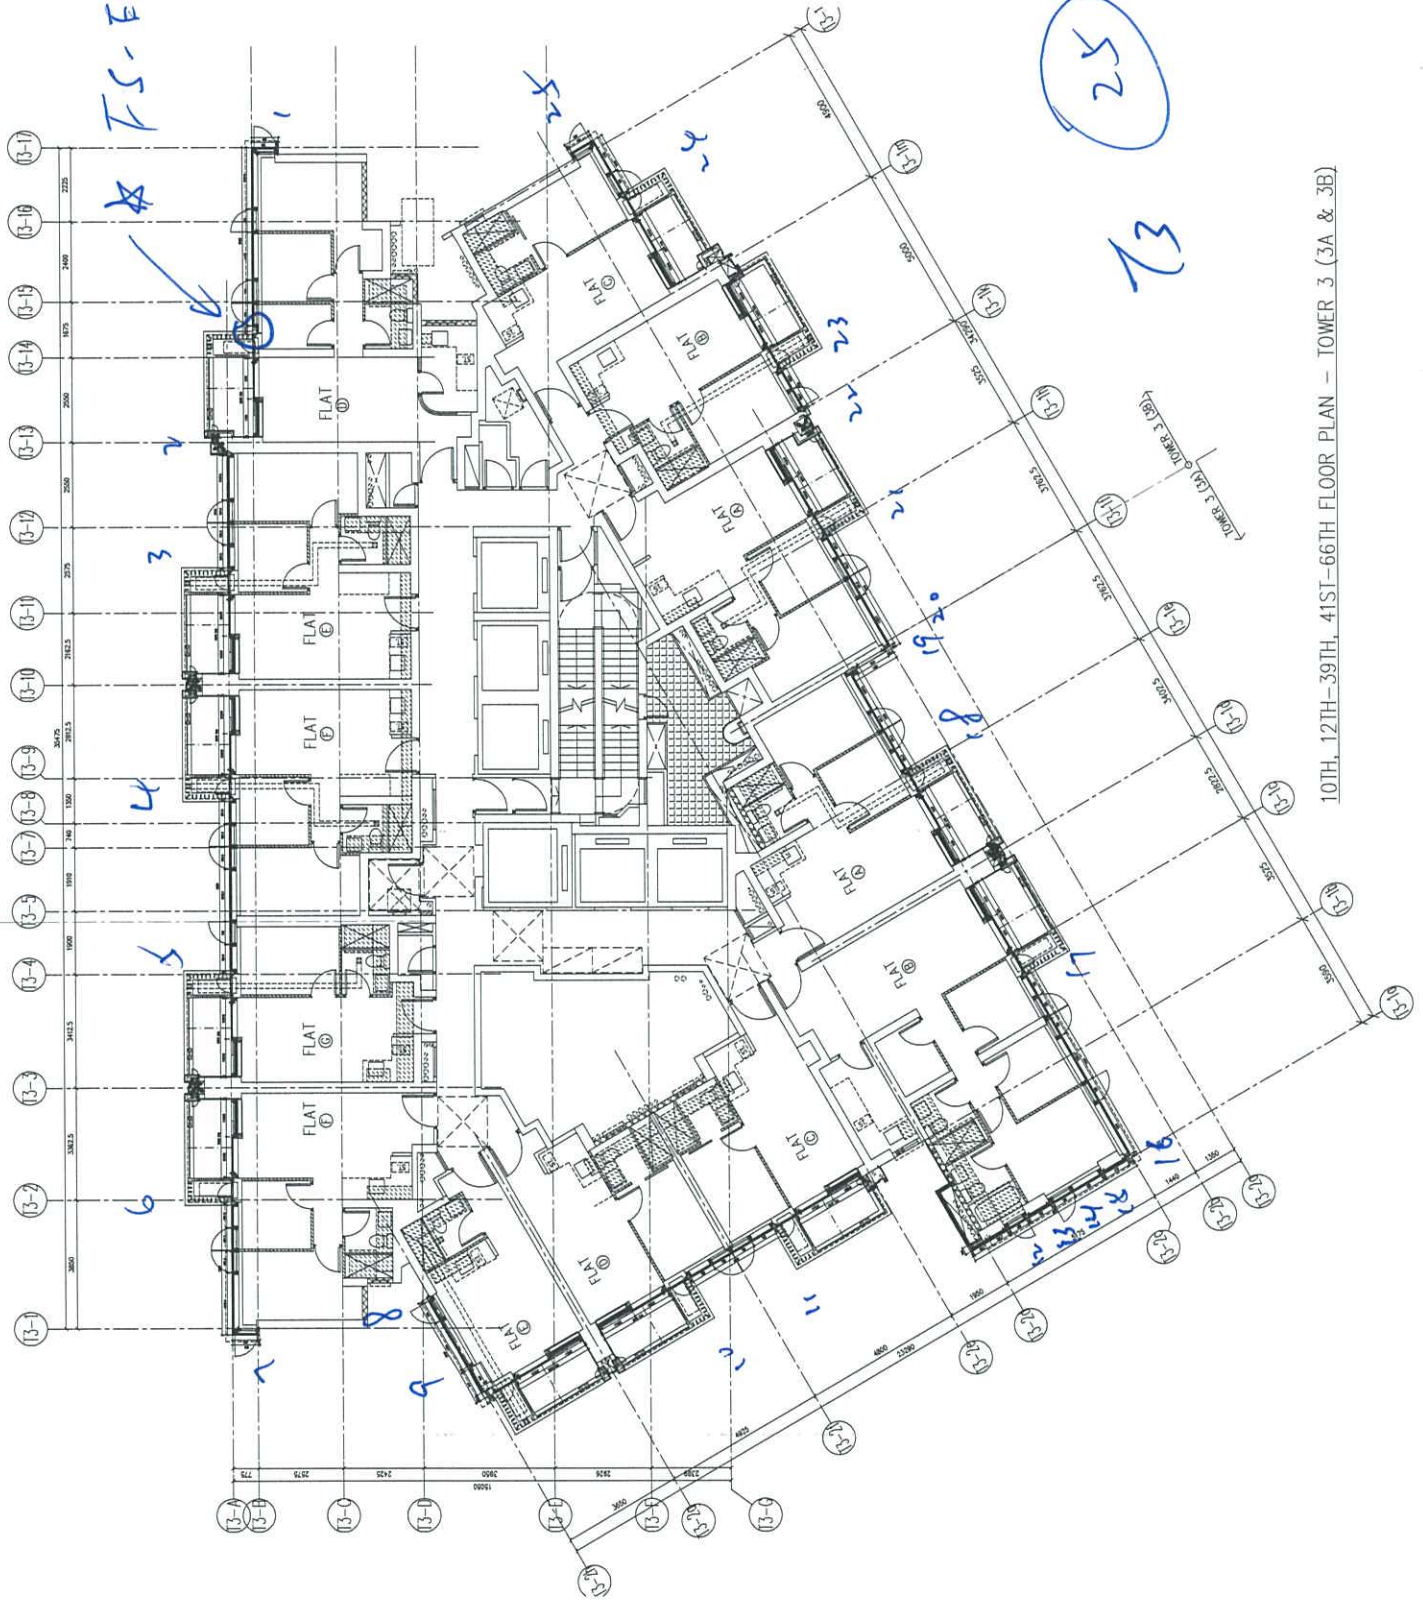

700

190

1.B-D FS-END 190

(A)

(28)

11

10TH, 12TH-39TH, 41ST-66TH FLOOR PLAN - TOWER 2  
(48 STOREYS)

FS-END196

10TH, 12TH-39TH, 41ST-66TH FLOOR PLAN - TOWER 3 (3A & 3B)

25

23

17

16

19, 20

11

9