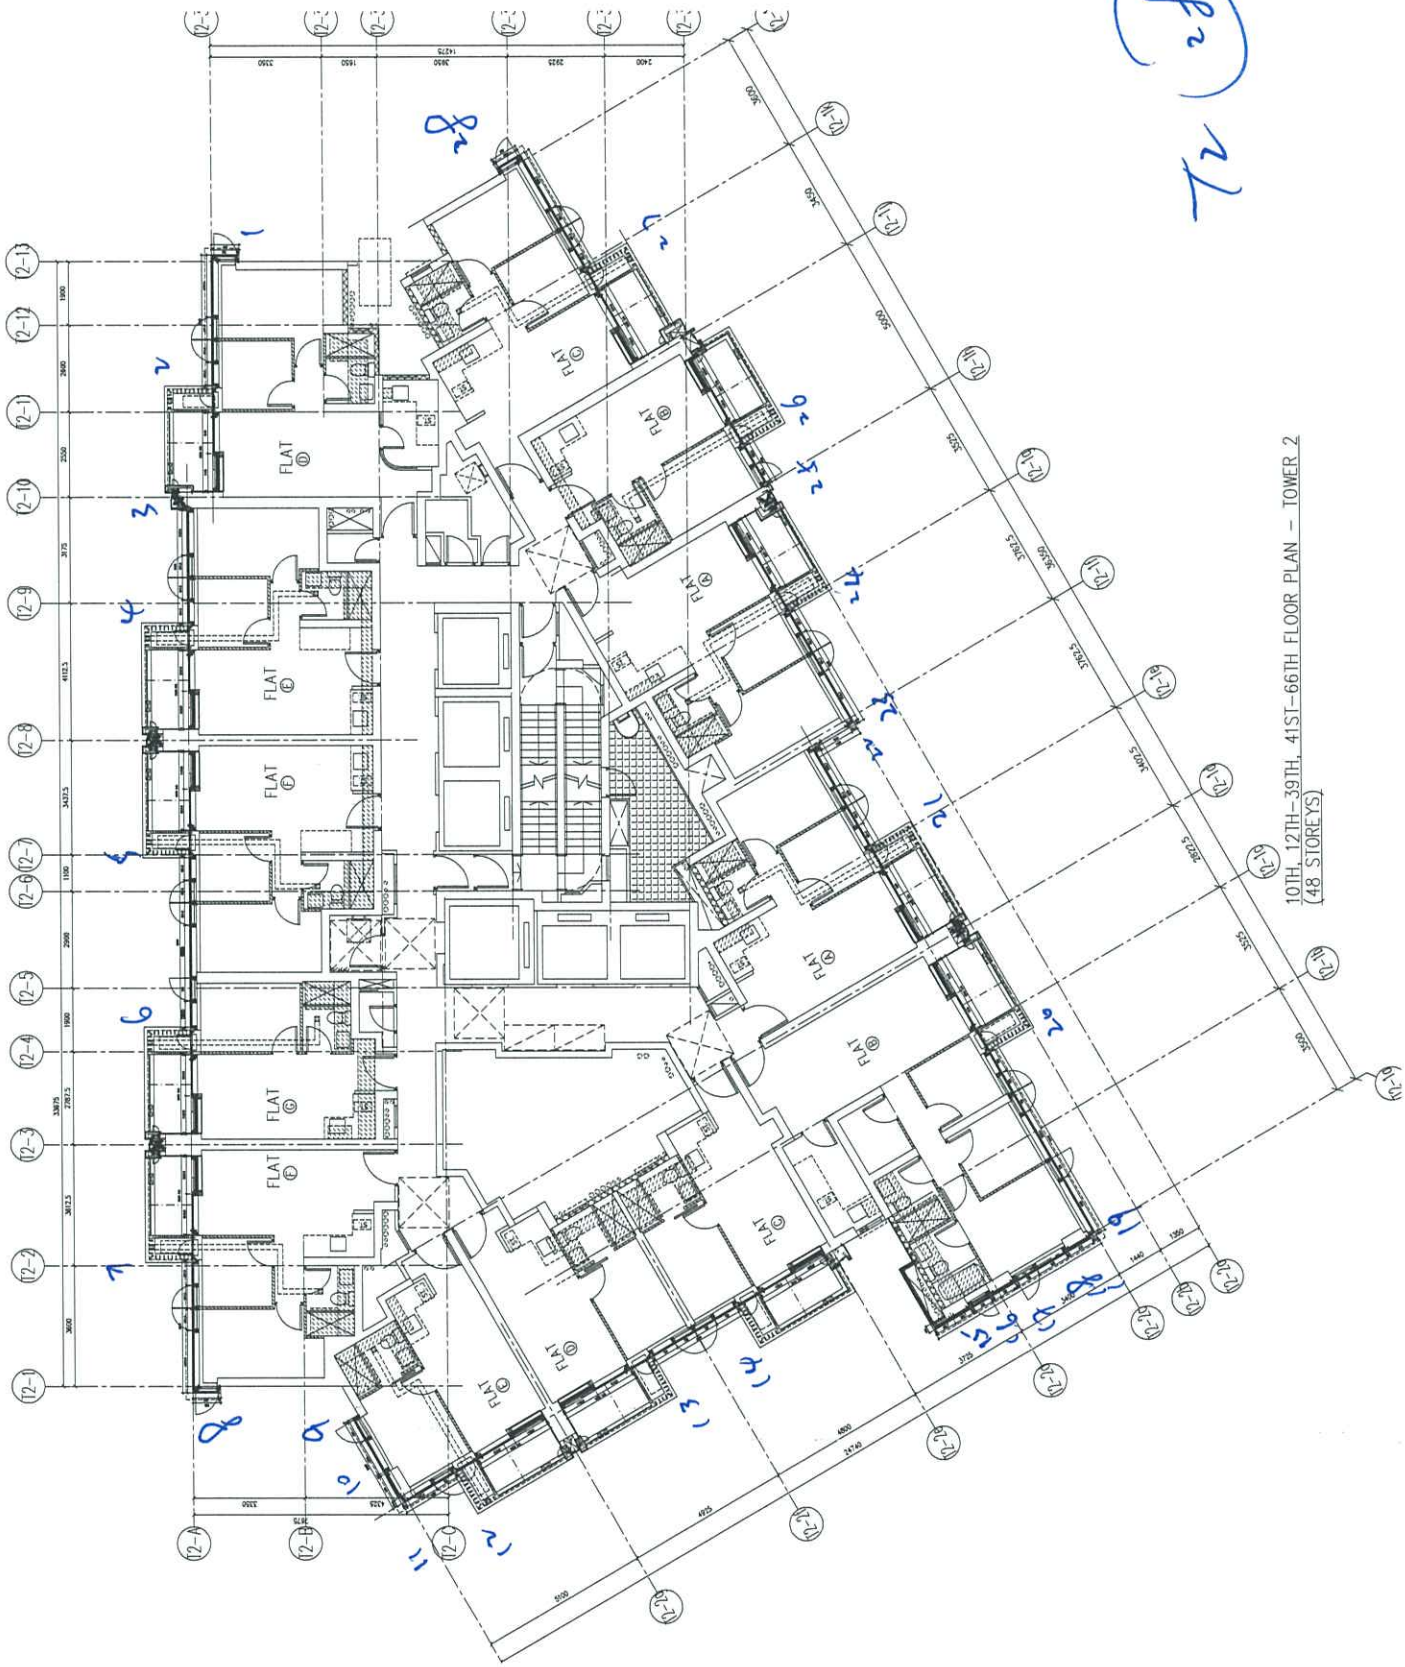

板大角

轴

ans

FS-EN 190

T3 B-D

T1 B-D

190

247.5

700

190

1.B-D FS-END 190

(A)

(28)

11

10TH, 12TH-39TH, 41ST-66TH FLOOR PLAN - TOWER 2  
(48 STOREYS)

FS-END196

10TH, 12TH-39TH, 41ST-66TH FLOOR PLAN - TOWER 3 (3A & 3B)

25

23

17

16

19, 20

11

9

8

6

5

4

3

2

1