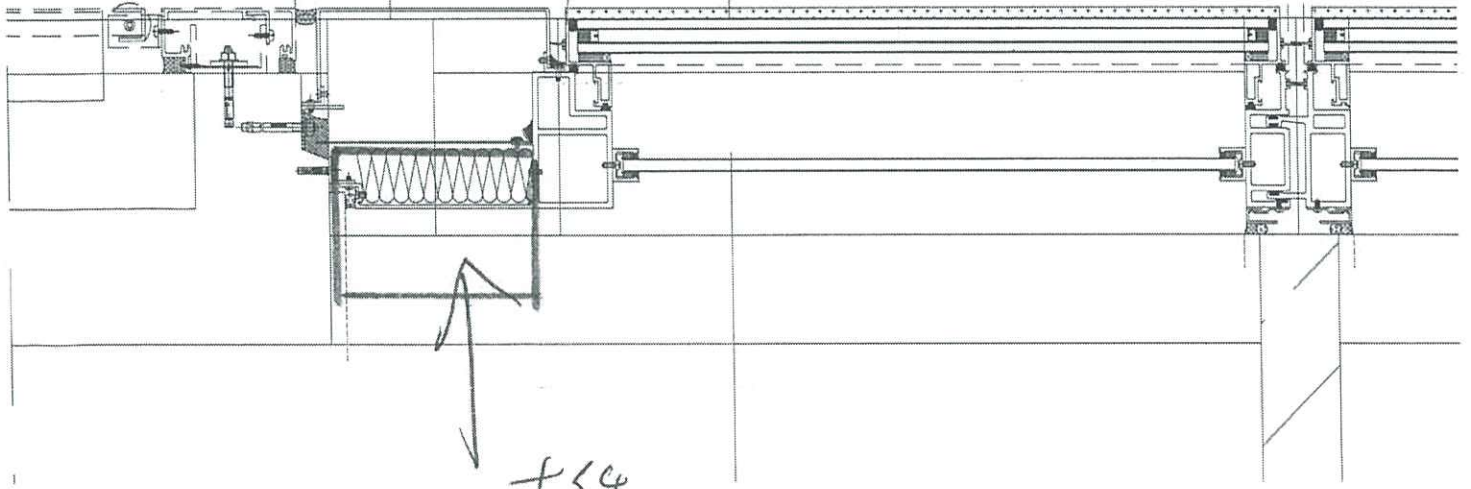

板大角

轴

ans

FS-EN 190

T3 B-D

T1 B-D

190

247.5

700

190

1.B-D FS-END 190

(A)

(28)

11

10TH, 12TH-39TH, 41ST-66TH FLOOR PLAN - TOWER 2  
(48 STOREYS)

FS-END196